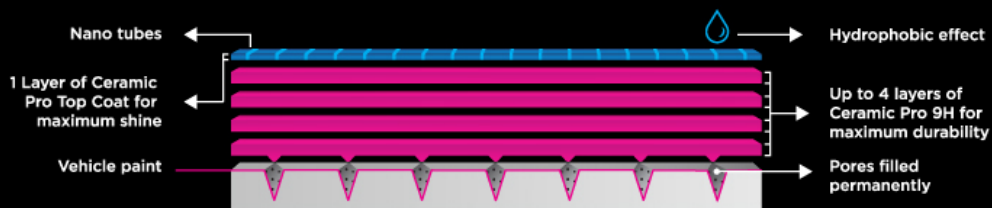

CERAMIC PRO COATINGS

NANO-CERAMIC PAINT PROTECTION

PACKAGES AVAILABLE //

GOLD PACKAGE //

Lifetime Warranty

- 4 Layers of Ceramic Pro 9H
- 1 Layer of Ceramic Pro Top Coat
- 1 Layer of Ceramic Pro Plastic
- 1 Layer of Wheel & Caliper
- 1 Layer of Ceramic Pro Glass

SILVER PACKAGE //

5 Year Warranty

- 1 Layer of Ceramic Pro 9H
- 1 Layer of Ceramic Pro Top Coat
- 1 Layer of Wheel & Caliper
- 1 Layer of Ceramic Pro Plastic
- 1 Layer of Ceramic Pro Glass

BRONZE PACKAGE //

2 Year Warranty

- 1 Layer of Ceramic Pro Top Coat
- 1 Layer of Wheel & Caliper
- 1 Layer of Ceramic Pro Plastic
- 1 Layer of Ceramic Pro Glass

ADD ON PACKAGES //

- Ceramic Pro Sport On Paint
6 Month Warranty
- Wheels Off | Wheel / Caliper Coating
3 Year Warranty
- Interior Coatings Available
Leather, Plastic, Fabric Coatings